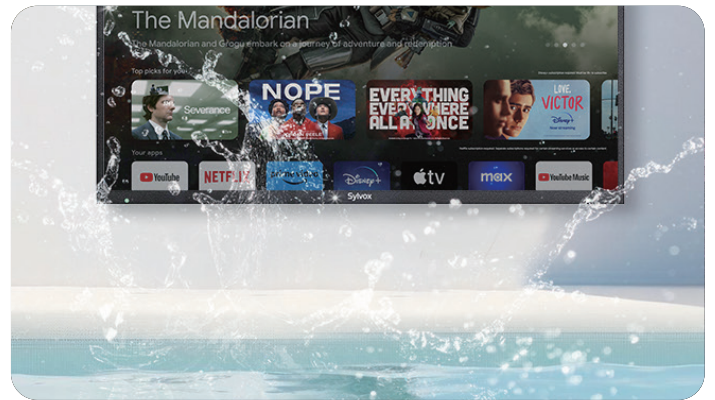

Pergola Pro

2000Nit Pergola Pro Outdoor Google TV

Experience ultimate outdoor entertainment with the 2000Nit anti-glare matte screen Pergola Pro Google TV. IP55 waterproof, durable metal casing, and industry temperature range (-30°C to 50°C) ensure all-weather performance. Brilliant HDR picture, 7x brighter than indoor TVs, waterproof remote, Google TV with Chromecast, AirPlay, and immersive Dolby sound.

2000nit Outdoor Brightness
Clear picture even in full sunlight.

Weatherproof Design
IP55-rated & Metal Build

Smart LG webOS System
Stream top UK apps with ease

Anti-Theft Lock Design
Rear lock keeps TV secure