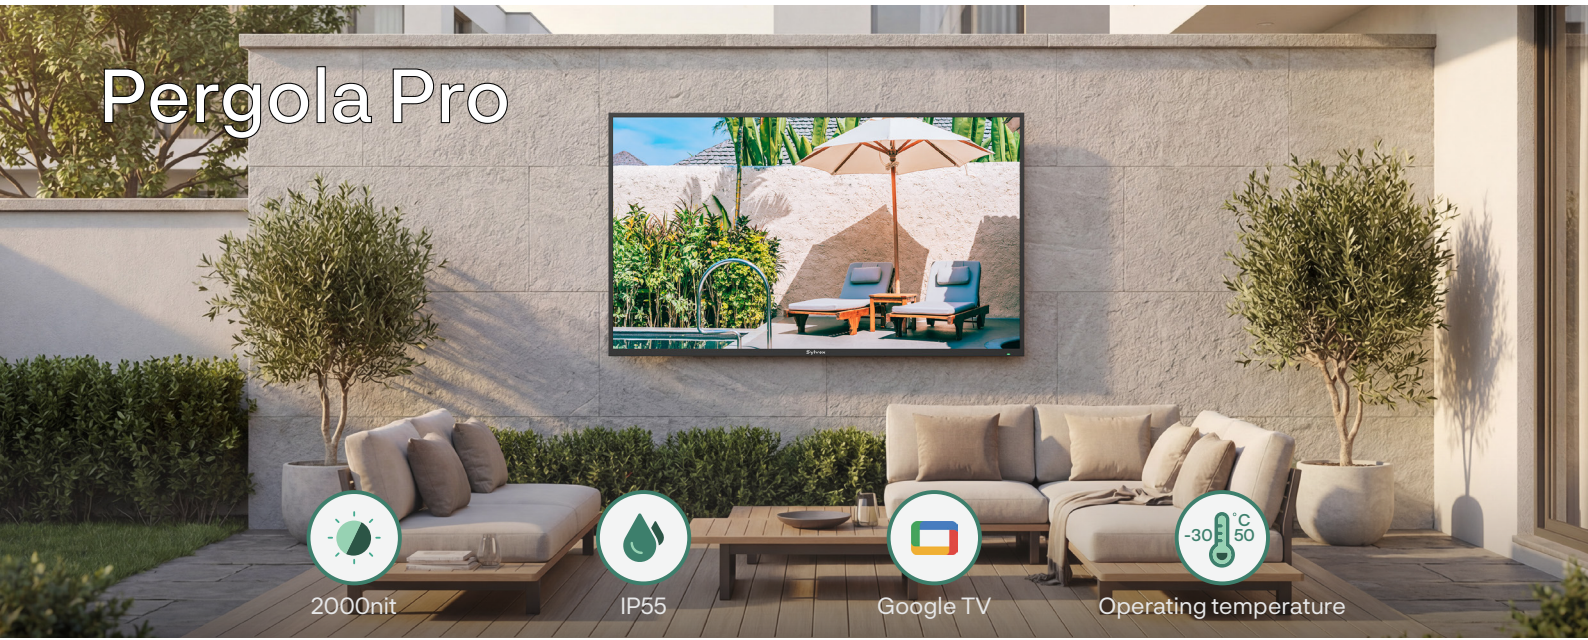

Pergola Pro

2000Nit Pergola Pro Outdoor Google TV

Experience ultimate outdoor entertainment with the 2000Nit anti-glare matte screen Pergola Pro Google TV. IP55 waterproof, durable metal casing, and industry temperature range (-30°C to 50°C) ensure all-weather performance. Brilliant HDR picture, 7x brighter than indoor TVs, waterproof remote, Google TV with Chromecast, AirPlay, and immersive Dolby sound.

2000nit Outdoor Brightness
Clear picture even in full sunlight.

Weatherproof Design
IP55-rated & Metal Build

Smart LG webOS System
Stream top UK apps with ease

Anti-Theft Lock Design
Rear lock keeps TV secure

-30°C to 50°C Operation
Reliable in extreme heat or cold.

Pergola Pro(EU/AU)Spec

Series	Pergola Pro(EU/AU)
MODEL	
Panel Size	43/55/65/75inch
Resolution	3840*2160 UHD
Display Technology	LCD
Back Light	DLED
Response Time (typical)	5ms
Brightness(cd/m2,typical)	2000cd/m2
Contrast Ratio(typical)	3000:1
Viewing Angle Degree(H/V)	H:178°, V:178°
Frame Rate	60Hz
Aspect Ratio	16:9
FEATURE	
Operating System	Google 5.0
TV System	DVB-T2/S2/C&PAL
Network Input	LAN & WIFI
Bluetooth	5.0
WiFi	IEEE 802.11b/g/n/ac (Support 5G WiFi)
Weak Signal Enhancement	YES
Noise Reduction	3D
Comb Filter	3D
De-interlace	3D
Certificated Apps	Netflix, Youtube, Google play
Waterproof	IP55
Tempered Glass	NO
I/O	
Optical Out	x1
TV Tuner	DVB-S2 x1, DVB-T2 x1
RJ45	x1
HDMI	HDMI x1, HDMI(eARC) x1, HDMI(UART) x1
Earphone	x1